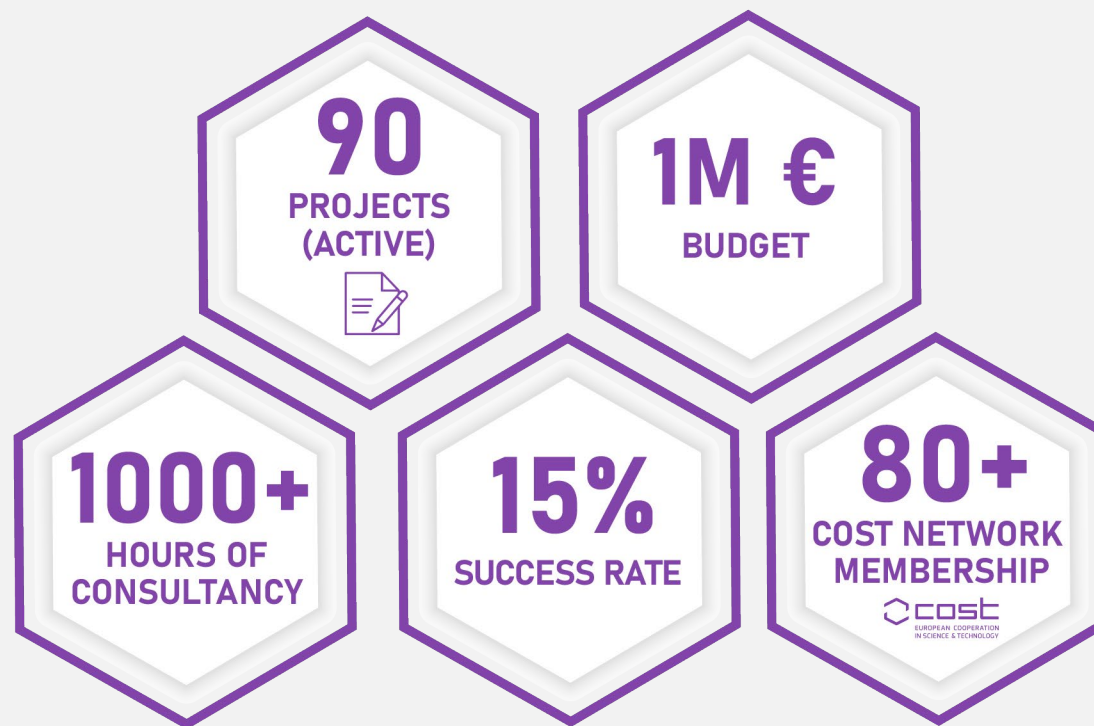

KTU TTC
M2- Services to
Benefit Support
Programs

Entrance

KTU TTC

MEET OUR *Team*

İslam YILDIZ
Lecturer

Gözde SAĞLAM
Lecturer

M. Serhat ÜNVER
Project Expert

KTU TTC
M3- University-
Industry
Cooperation
Services