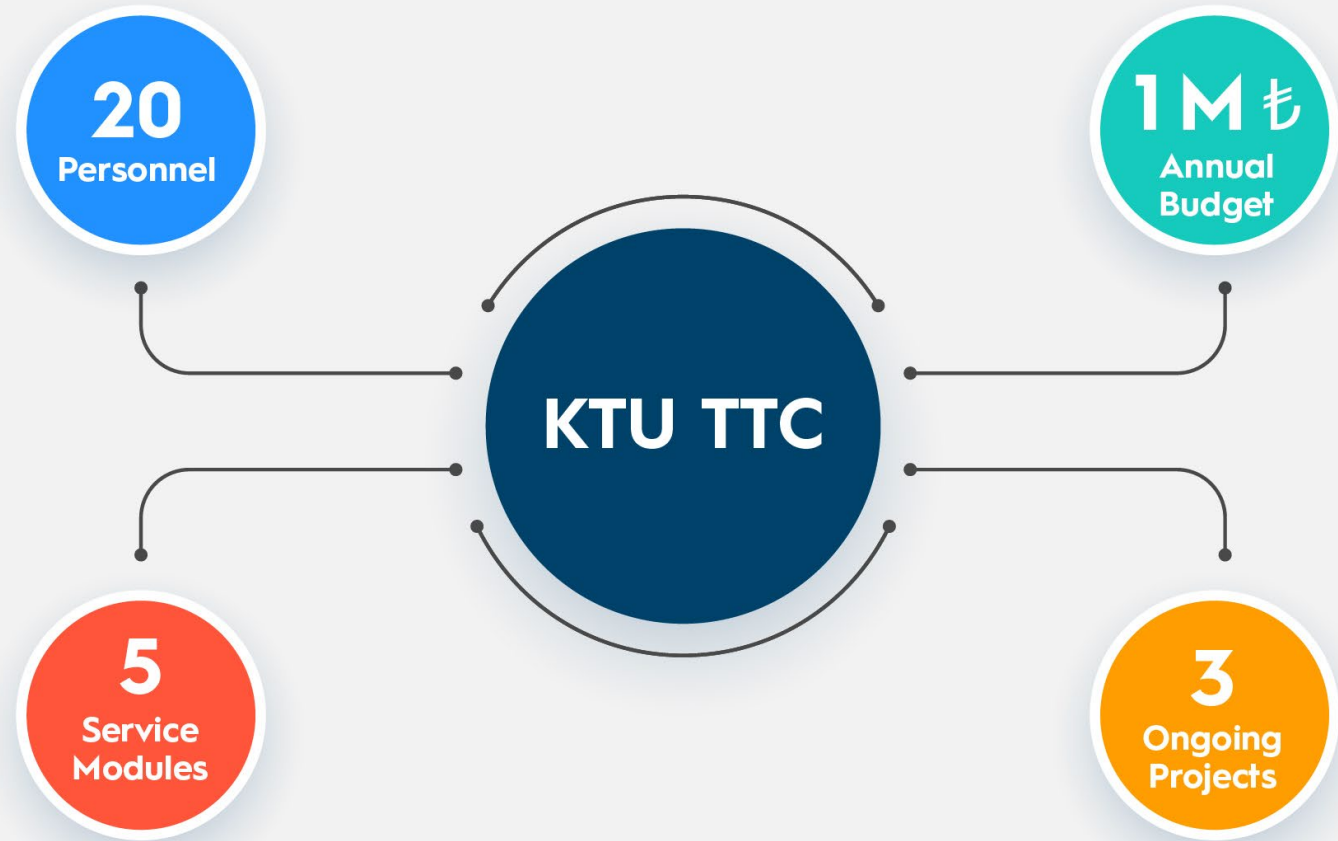

KARADENİZ
TEKNİK ÜNİVERSİTESİ
KARADENİZ TECHNICAL UNIVERSITY
1955

KARADENİZ TECHNICAL UNIVERSITY

T.C.
KARADENİZ TEKNİK ÜNİVERSİTESİ

Technology Transfer Application Research Center
KTU TTC

KTU TTC Timeline