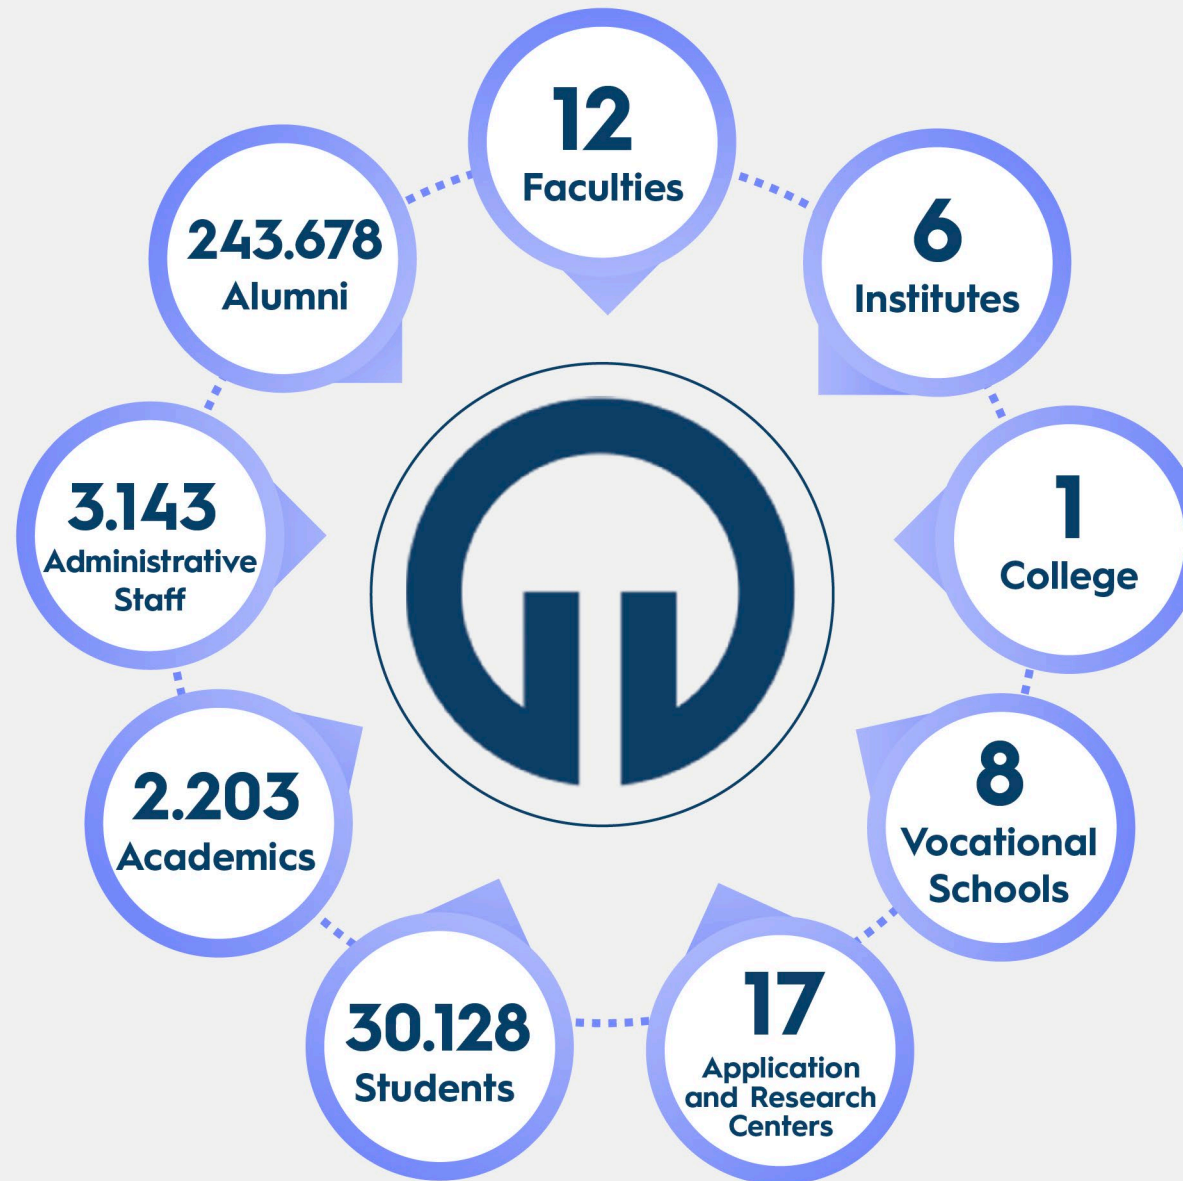

KARADENİZ
TEKNİK ÜNİVERSİTESİ
KARADENİZ TECHNICAL UNIVERSITY
1955

KARADENİZ TECHNICAL UNIVERSITY

T.C.
KARADENİZ TEKNİK ÜNİVERSİTESİ

Technology Transfer Application Research Center
KTU TTC

KTU TTC Timeline